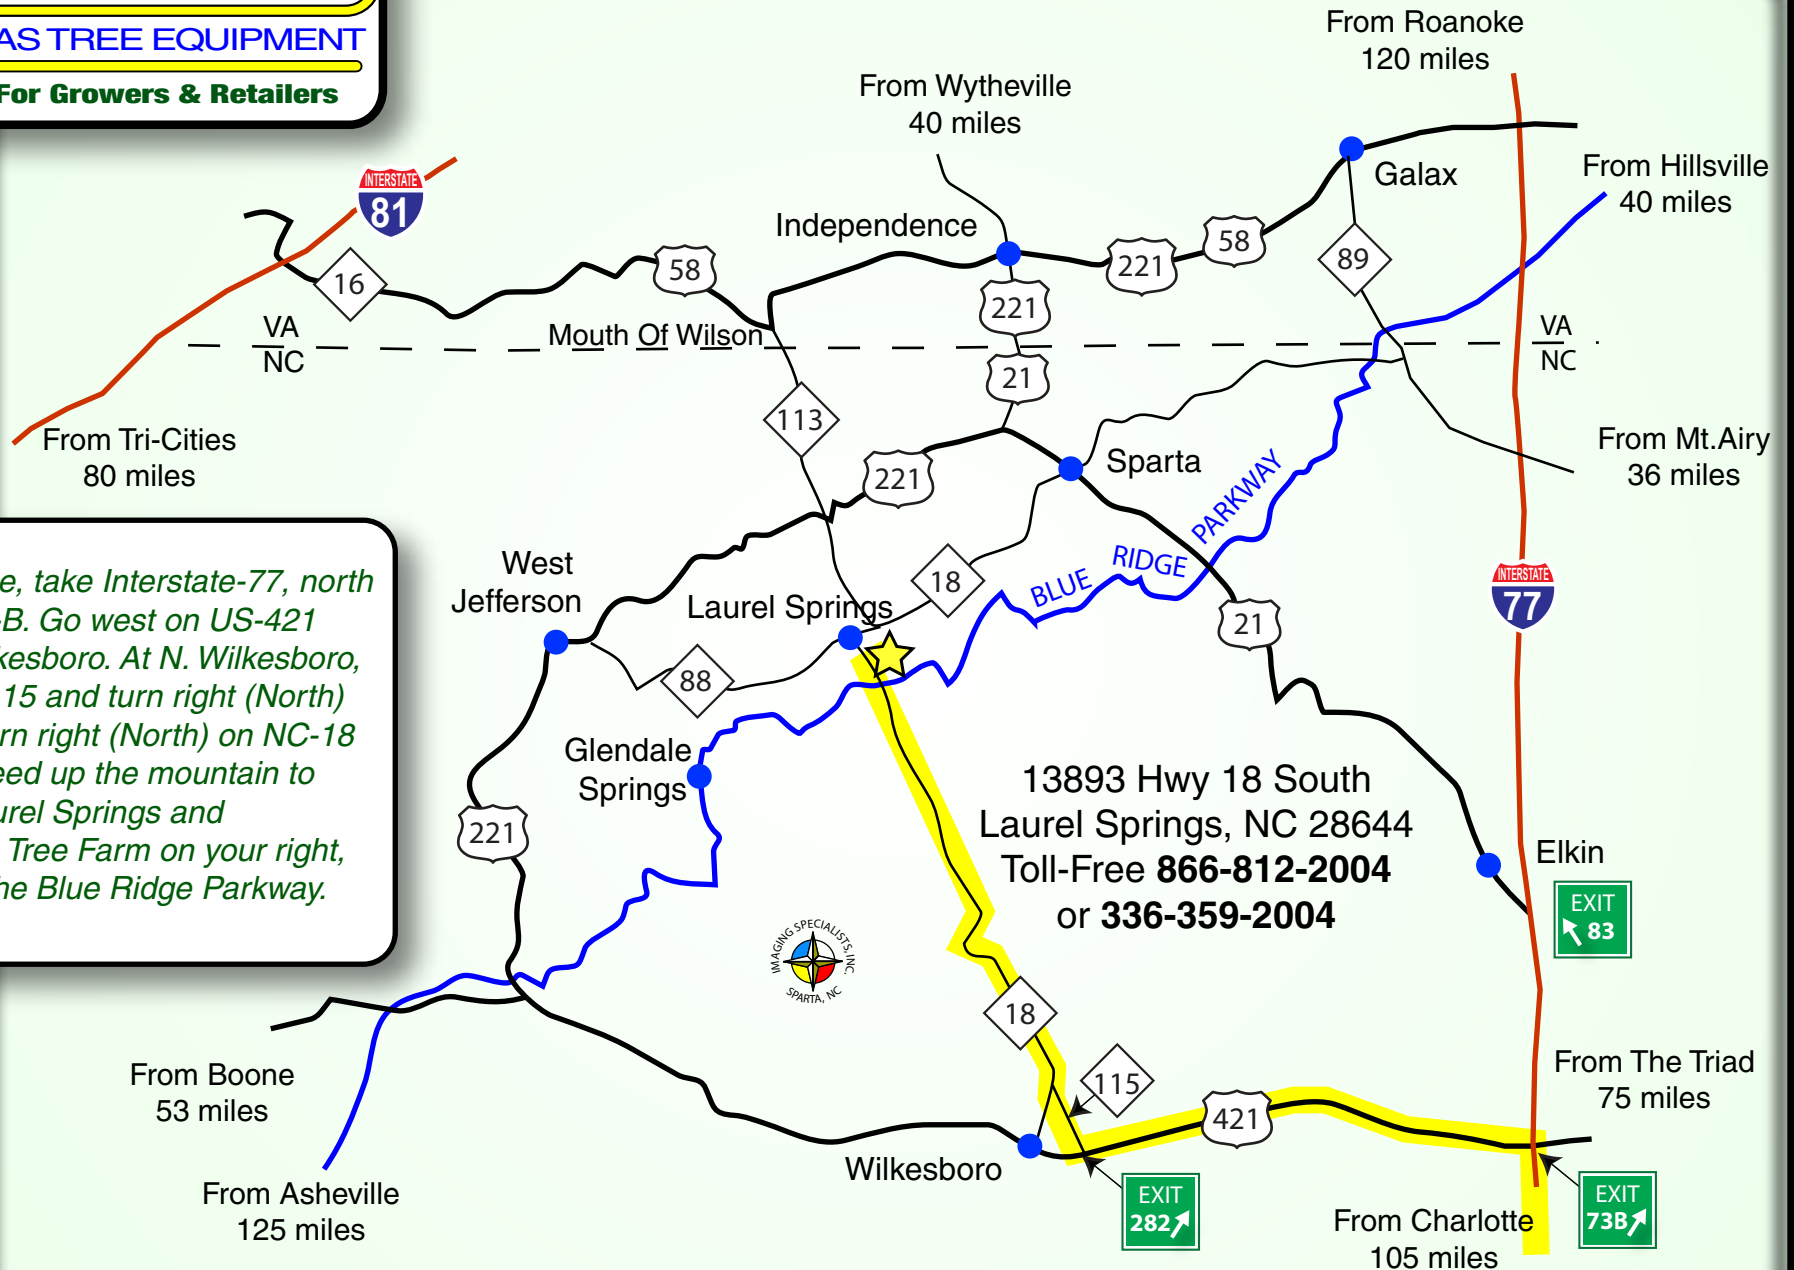

# TOM

# MILLER'S

## CHRISTMAS TREE EQUIPMENT

Products For Growers & Retailers

www.millersequip.com

*From Charlotte, take Interstate-77, north to exit-73-B. Go west on US-421 to North Wilkesboro. At N. Wilkesboro, exit at NC-115 and turn right (North) to NC-18. Turn right (North) on NC-18 and proceed up the mountain to Laurel Springs and Tom Miller's Tree Farm on your right, just after the Blue Ridge Parkway.*