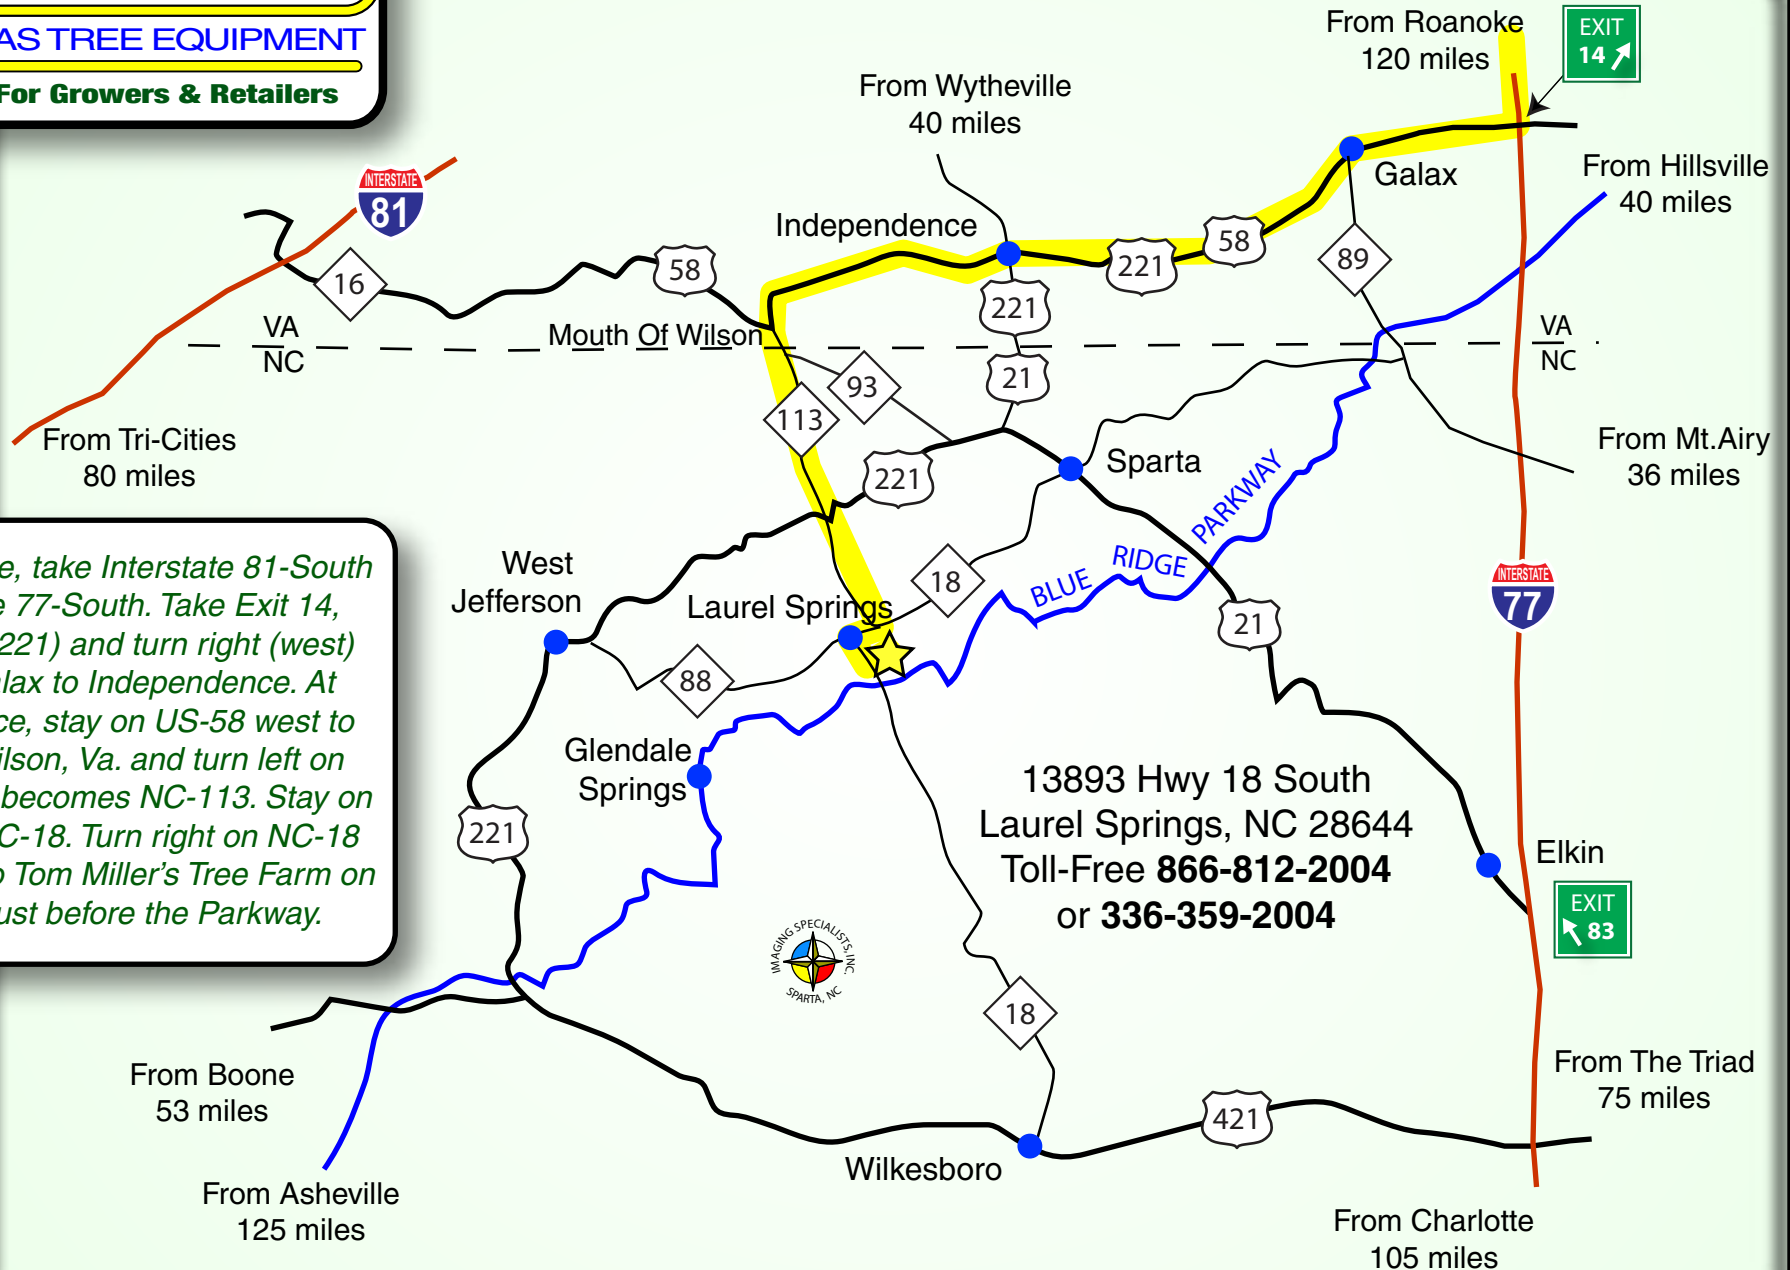

# TOM

## MILLER'S

### CHRISTMAS TREE EQUIPMENT

Products For Growers & Retailers

[www.millersequip.com](http://www.millersequip.com)

*From Roanoke, take Interstate 81-South to Interstate 77-South. Take Exit 14, (US-58/ US-221) and turn right (west) through Galax to Independence. At Independence, stay on US-58 west to Mouth of Wilson, Va. and turn left on VA-93. VA-93 becomes NC-113. Stay on NC-113 to NC-18. Turn right on NC-18 and follow it to Tom Miller's Tree Farm on your left, just before the Parkway.*